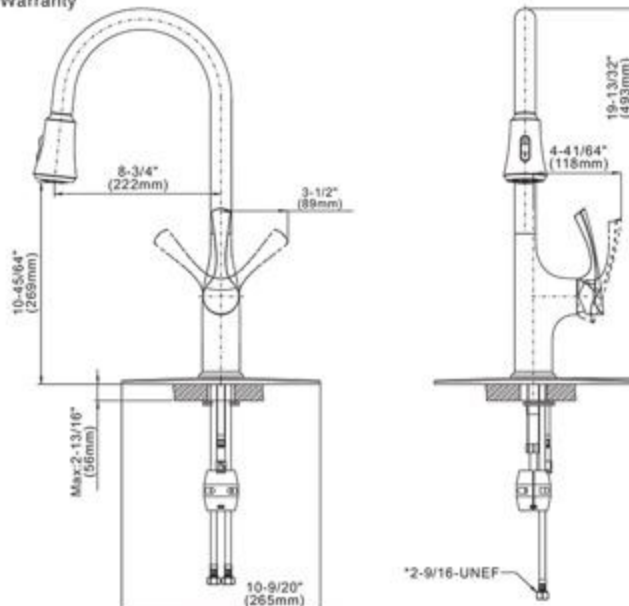

Primy Kitchen

A beautiful home starts here.

FAUCET DESCRIPTION

- Constructed by solid stainless steel high grade 304 for maximum durability
- Lead-Free all-metal body and handle
- Drip-free ceramic disc cartridge
- Single-Lever design for effortless temperature & flow control
- High-Arch spout provides height and reach to fill or clean large pots
- Smooth pulldown system offers easy operation, easy movement and secure docking
- Pull out wand with 70° braided hose and 360° rotating spray head reach for complete sink access
- Dual-function spray head easy for cleaning or rinsing
- High performance / low flow Neoperl aerator with easy-clean rubber nozzles
- Flow is limited to 1.8 gpm (6.8 L/min) at 60 psi
- Flexible supply hoses included
- Easy quick connector installation
- Operates with less than 5 lbs. of force
- Built-in backflow protection system consists of two independent check valves
- Superior anti-corrosion brush matt finish
- ADA for single lever handle
- Codes applicable: ASME A112.18.1/CSA B125.1, NSF/ANSI 61
- Limited Lifetime Warranty

Specification

EOS-1

Stainless Steel Pull-down Kitchen Faucet

Models: F2115

NOTE: THIS FAUCET IS DESIGNED TO BE INSTALLED THRU 1 OR 3 HOLES, 1-1/2" (38mm) MIN. DIA.

CRITICAL DIMENSIONS

(DO NOT SCALE)

Rev. 1/18